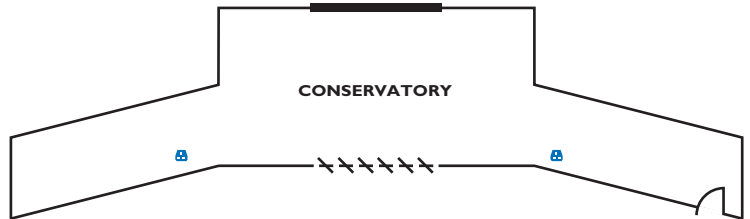

- Double 13AMP Socket
- Sliding Door
- Fire Door