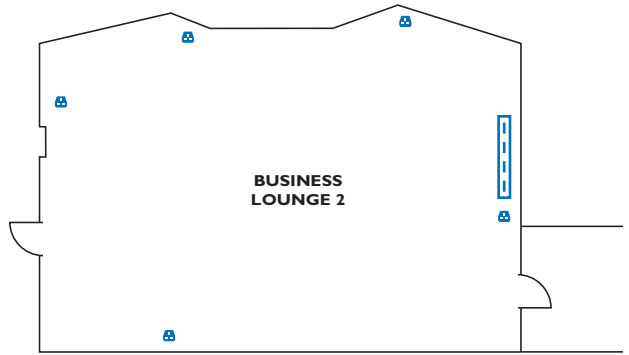

- Double 13AMP Socket
- Projection Monitor

The Big Blue Hotel Pleasure Beach, Blackpool, FY4 1ND.
Email. info@bigbluehotel.com www.bigbluehotel.com

PLEASE CALL
0871 222 4000
FOR MORE INFORMATION