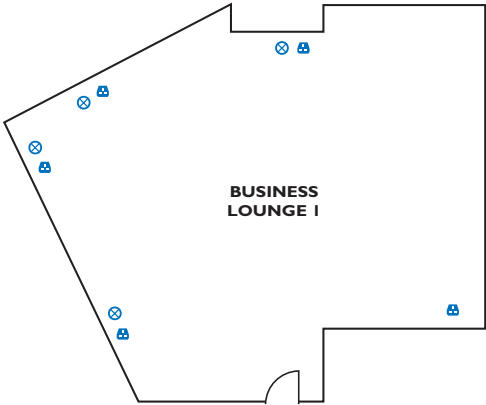

- Double 13AMP Socket
- Double Data Access Control